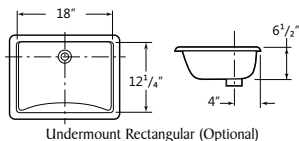

EVERCOR

Inspired by Nature

- Available in 10 EverCor colors
- Standard and Custom Configurations
- Designer Edges
- Color-Coordinated Caulk

Bowl Styles / Estilos del tazón

Undermount oval porcelain bowls are standard, rectangular undermount and integral oval & rectangular bowls are optional. Tops can be manufactured to accommodate your undermount, vessel, or drop-in bowl, etc.