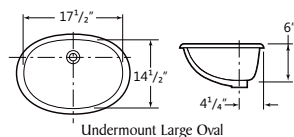

EVERCOR

Inspired by Nature

- Available in 10 EverCor colors
- Standard and Custom Configurations
- Designer Edges
- Color-Coordinated Caulk

Bowl Styles / Estilos del tazón

Undermount oval porcelain bowls are standard, rectangular undermount and integral oval & rectangular bowls are optional. Tops can be manufactured to accommodate your undermount, vessel, or drop-in bowl, etc.