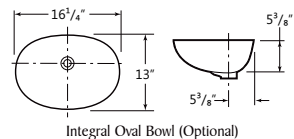

EVERCOR

Inspired by Nature

- Available in 10 EverCor colors
- Standard and Custom Configurations
- Designer Edges
- Color-Coordinated Caulk

Bowl Styles / Estilos del tazón

Undermount oval porcelain bowls are standard, rectangular undermount and integral oval & rectangular bowls are optional. Tops can be manufactured to accommodate your undermount, vessel, or drop-in bowl, etc.