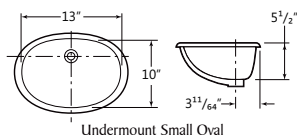

EVERCOR

Inspired by Nature

- Available in 10 EverCor colors
- Standard and Custom Configurations
- Designer Edges
- Color-Coordinated Caulk

Bowl Styles / Estilos del tazón

Undermount oval porcelain bowls are standard, rectangular undermount and integral oval & rectangular bowls are optional. Tops can be manufactured to accommodate your undermount, vessel, or drop-in bowl, etc.