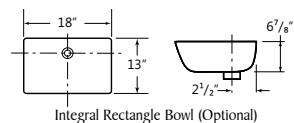

EVERCOR

Inspired by Nature

- Available in 10 EverCor colors
- Standard and Custom Configurations
- Designer Edges
- Color-Coordinated Caulk

Bowl Styles / Estilos del tazón

Undermount oval porcelain bowls are standard, rectangular undermount and integral oval & rectangular bowls are optional. Tops can be manufactured to accommodate your undermount, vessel, or drop-in bowl, etc.