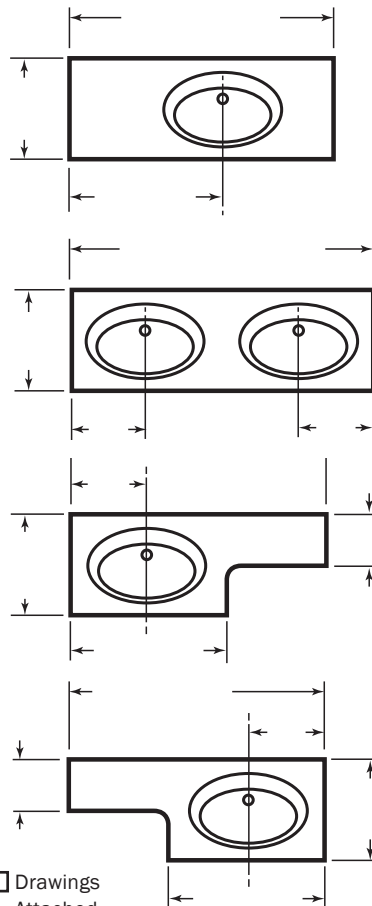

## 1. Choose Size and Bowl

- 22" Depth:  N - Oval  RL - Royal  T - Flush Oval  O - Olympus  PW - Flush Wave
- 19" Depth:  SL - Oval  LRL - Royal  ST - Flush Oval  LO - Olympus  LPW - Flush Wave
- 17" Depth:  R - Rectangle  YC - Flush Oval
- Porcelain Undermount: (Includes Overflow)  
Bowl:  White  Bisque  
 Large Oval (22" Depth)  
 Small Oval (19" Depth)  
 Rectangle (22" Depth)

## 3. Choose Finished Edges Front Left Right

## 4. Choose Custom Options

- Overflow  No Backsplash
- Integral Backsplash, Non-Std. Depth: \_\_\_\_\_
- Loose Backsplash, Height: \_\_\_\_\_ Length: \_\_\_\_\_
- Thick Edge Undermount (req. min 1.5" design edge)
- Solid-Color Bowl, Color: \_\_\_\_\_
- Faucet Options: (4" Centerset Default)
- None  Single  8" Centerset
- Other: \_\_\_\_\_
- Extra Hole (provide location dimensions)
- Side Splash:  None  Left  Right
- Trim Tabs:  Both Ends  Left  Right
- Other Options: \_\_\_\_\_

## 6. Dimensions

Indicate the applicable dimensions in the spaces below.

- Drawings Attached
- Other Custom Shape (see page 4): \_\_\_\_\_