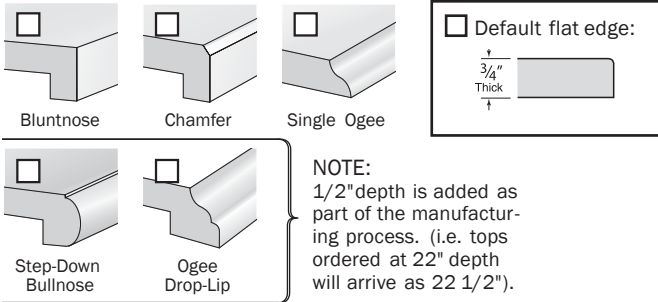

2. Choose Edge Style

3. Choose Finished Edges ☐ Front ☐ Left ☐ Right

4. Choose Custom Options

1. ☐ Overflow ☐ No Backsplash
2. ☐ Integral Backsplash, Non-Std. Depth: _____
3. ☐ Loose Backsplash, Height: _____ Length: _____
4. ☐ Thick Edge Undermount (req. min 1.5" design edge)
5. ☐ Solid-Color Bowl, Color: _____
6. Faucet Options: (4" Centerset Default)
7. ☐ None ☐ Single ☐ 8" Centerset
8. ☐ Other: _____
9. ☐ Extra Hole (provide location dimensions)
10. Side Splash: ☐ None ☐ Left ☐ Right
11. Trim Tabs: ☐ Both Ends ☐ Left ☐ Right
12. Other Options: _____

5. Finish & Color

1. Finish: ☐ Gloss (default) ☐ Matte
2. Color: Number: _____
3. Name: _____