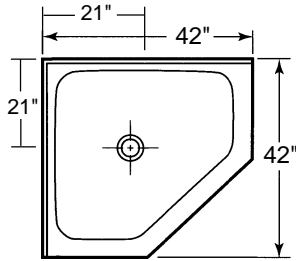

42" Neo-Angle Shower Base

42" x 42" Neo-Angle Shower Base available in all colors and materials -
Marble, Onyx, Solid or Granite.

Shower Floor with Textured Surface