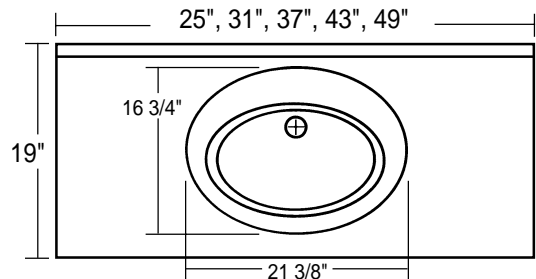

Recessed Oval Bowl Elegance “N” or Catalina “SL” Center Bowl

Elegance “N”

Available Sizes
25" long x 22" deep
31" long x 22" deep
37" long x 22" deep
43" long x 22" deep
49" long x 22" deep
61" long x 22" deep

Available in Marble, Solid, Onyx or Granite.

Catalina “SL”

Available Sizes
25" long x 19" deep
31" long x 19" deep
37" long x 19" deep
43" long x 19" deep
49" long x 19" deep

Available in Marble, Solid, Onyx or Granite.

Standard Features:

- 4" centers.
- Bowl centered.
- Integral Bowl.
- Dripless Edge on front and both ends.
- 4" Coved Backsplash.

Options:

- 8" centers, or other centers.
- Overflow
- Matte Finish
- Side Splash
 - Marble or Solid
 - Onyx or Granite
- Solid Color Bowl
 - Solid White
 - Solid Almond
 - All Other Solid Colors