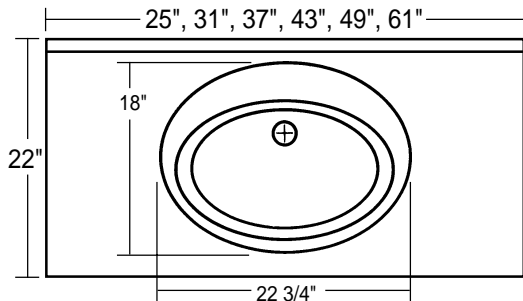

Recessed Oval Bowl Elegance “N” or Catalina “SL” Center Bowl

Elegance “N”

Available Sizes
25" long x 22" deep
31" long x 22" deep
37" long x 22" deep
43" long x 22" deep
49" long x 22" deep
61" long x 22" deep

Available in Marble, Solid, Onyx or Granite.

Catalina “SL”

Available Sizes
25" long x 19" deep
31" long x 19" deep
37" long x 19" deep
43" long x 19" deep
49" long x 19" deep

Available in Marble, Solid, Onyx or Granite.

Standard Features:

- 4" centers.
- Bowl centered.
- Integral Bowl.
- Dripless Edge on front and both ends.
- 4" Coved Backsplash.

Options:

- 8" centers, or other centers.
- Overflow
- Matte Finish
- Side Splash
 - Marble or Solid
 - Onyx or Granite
- Solid Color Bowl
 - Solid White
 - Solid Almond
 - All Other Solid Colors