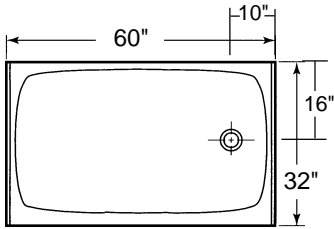

32" x 60" Shower Base

32" x 60" Shower Base available in all colors and materials -
Marble, Onyx, Solid or Granite.

Shower Floor with Textured Surface

Note: Install as right or left drain.