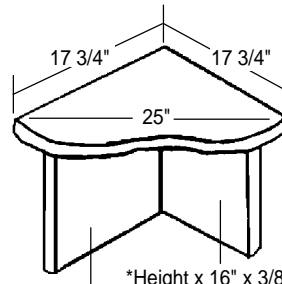

Soap & Shampoo Corner

10 3/8" x 18 1/4"

Recessed Soap & Shampoo Dish - Large

9 3/4" x 20 3/8"

Corner Shower Seat

Includes support legs
Height x 16" x 3/8"
Height x 16 3/8" x 3/8"

*(Height of support legs is 14" Unless Otherwise Specified)

*Height x 16 3/8" x 3/8"