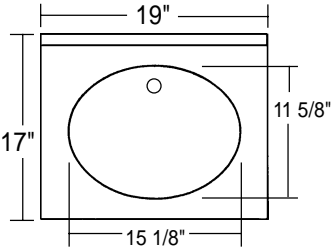

Mini Tops Center Bowl

Mini

Available Size
19" long x 17" deep

Available in Marble, Solid, Onyx or Granite.

Standard Features:

- 4" centers.
- Integral Bowl.
- Dripless Edge on front and both ends.
- 3" Covered Backsplash.