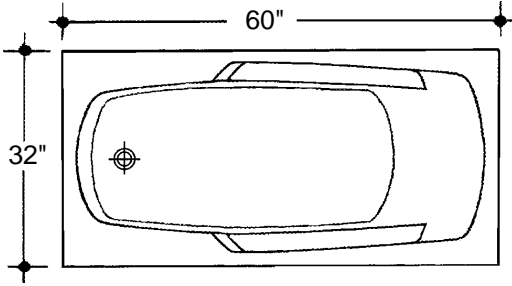

Mark 9 Bathtub

Tubs available in all colors and materials - Marble, Onyx, Solid or Granite.

Bathtub (No Jets)

Optional: Tub Front Skirt (19" x 60" x 3/8")

Optional: Tub Side Skirt (19" x 32" x 3/8")

Optional: Edge Trim

Optional: Whirlpool Jets - Choice of Brass, Chrome, or Color Co-ordinating.

Call for custom jet configuration.