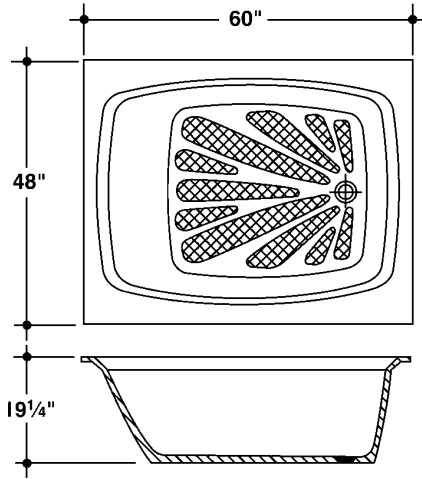

Mark 27 Bathtub

Tubs available in all colors and materials - Marble, Onyx, Solid or Granite.

Bathtub (No Jets)

Optional: Tub Front Skirt (19" x 60" x 3/8")

Optional: Tub Side Skirt (19" x 48" x 3/8")

Optional: Edge Trim

Optional: Whirlpool Jets - Choice of Brass, Chrome, or Color Co-ordinating.

Call for custom jet configuration.