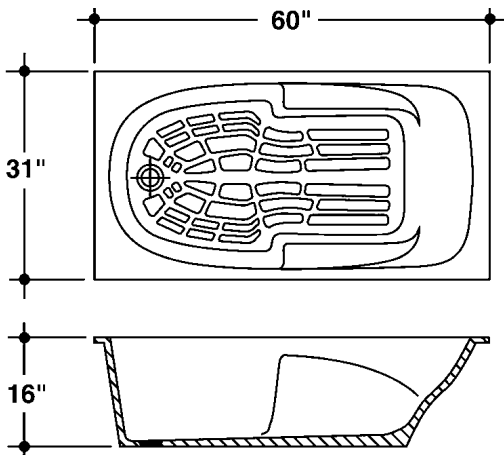

Mark 12 Bathtub

Tubs available in all colors and materials - Marble, Onyx, Solid or Granite.

Bathtub (No Jets)

Optional: Tub Front Skirt (19" x 60" x 3/8")

Optional: Tub Side Skirt (19" x 31" x 3/8")

Optional: Edge Trim

Optional: Whirlpool Jets - Choice of Brass, Chrome, or Color Co-ordinating.

Call for custom jet configuration.