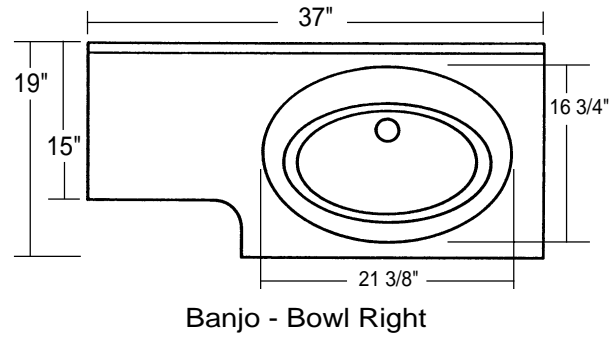

Banjo Tops Center Bowl

Banjo (Bowl Left / Right)

Available Size
37" long x 19" deep

Available in Marble, Solid, Onyx or Granite.

NOTE: Custom size Banjo cutback configurations are available. Consult factory for details.