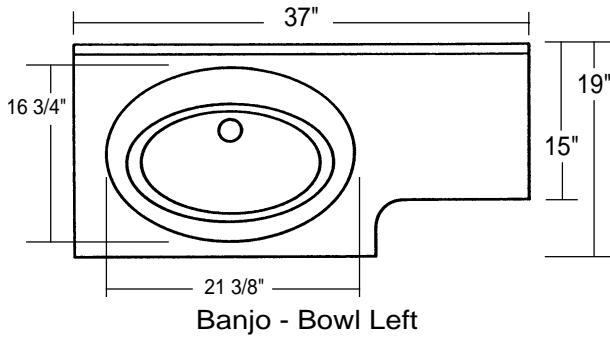

Banjo Tops Center Bowl

Banjo (Bowl Left / Right)

Available Size
37" long x 19" deep

Available in Marble, Solid, Onyx or Granite.

NOTE: Custom size Banjo cutback configurations are available. Consult factory for details.